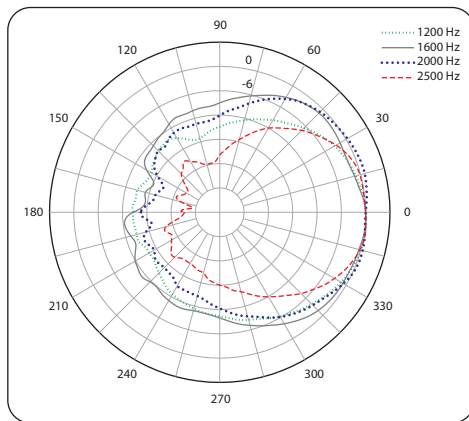

Portable

iNSPIRE iP12 BUNDLE

1000 Watt Powered PA Bundle including iP12B Subwoofer with 2 x iP82 Loudspeakers, Digital Mixer, Speaker Stands and Cables, KLARK TEKNIK Spatial Sound Technology, Remote Control via iPhone/iPad and Bluetooth Audio Streaming

Vertical Polar Plots (iP82)