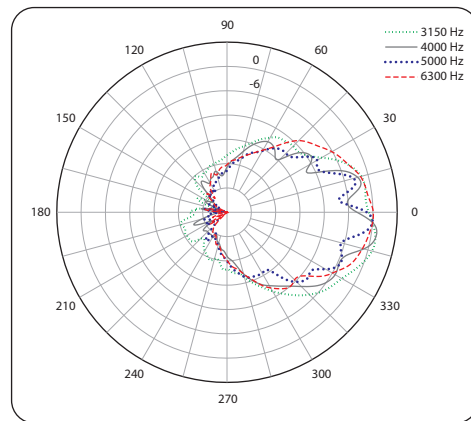

Portable

iNSPIRE iP12 BUNDLE

1000 Watt Powered PA Bundle including iP12B Subwoofer with 2 x iP82 Loudspeakers, Digital Mixer, Speaker Stands and Cables, KLARK TEKNIK Spatial Sound Technology, Remote Control via iPhone/iPad and Bluetooth Audio Streaming

Vertical Polar Plots (iP82)