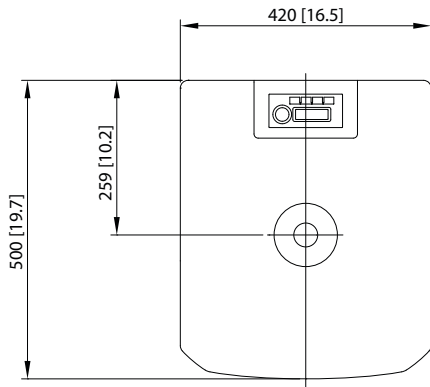

Portable

iNSPIRE iP12 BUNDLE

1000 Watt Powered PA Bundle including iP12B Subwoofer with 2 x iP82 Loudspeakers, Digital Mixer, Speaker Stands and Cables, KLARK TEKNIK Spatial Sound Technology, Remote Control via iPhone/iPad and Bluetooth Audio Streaming

Dimensions (iP12B)

TOP