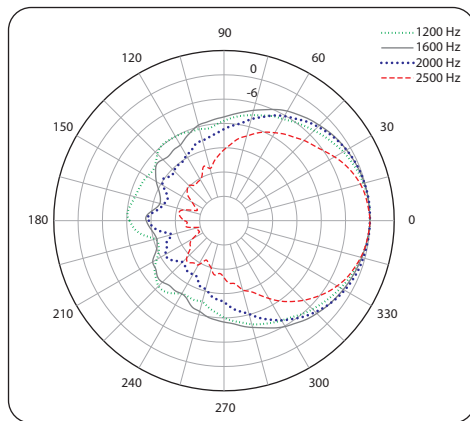

Portable

iNSPIRE iP12 BUNDLE

1000 Watt Powered PA Bundle including iP12B Subwoofer with 2 x iP82 Loudspeakers, Digital Mixer, Speaker Stands and Cables, KLARK TEKNIK Spatial Sound Technology, Remote Control via iPhone/iPad and Bluetooth Audio Streaming

Horizontal Polar Plots (iP82)