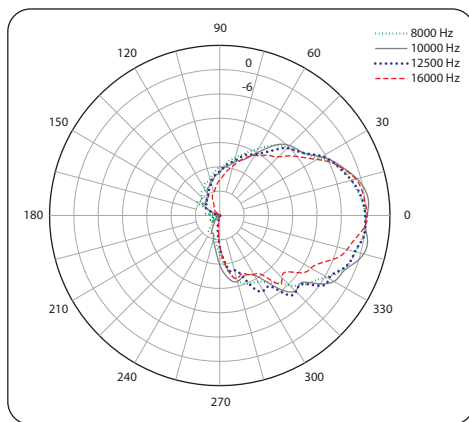

Portable

iNSPIRE iP12 BUNDLE

1000 Watt Powered PA Bundle including iP12B Subwoofer with 2 x iP82 Loudspeakers, Digital Mixer, Speaker Stands and Cables, KLARK TEKNIK Spatial Sound Technology, Remote Control via iPhone/iPad and Bluetooth Audio Streaming

Vertical Polar Plots (iP82)