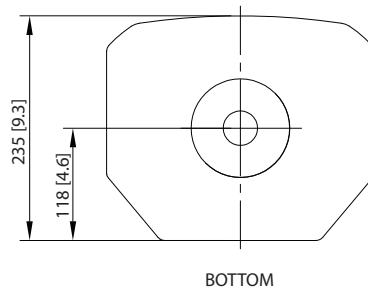

Portable

iNSPIRE iP12 BUNDLE

1000 Watt Powered PA Bundle including iP12B Subwoofer with 2 x iP82 Loudspeakers, Digital Mixer, Speaker Stands and Cables, KLARK TEKNIK Spatial Sound Technology, Remote Control via iPhone/iPad and Bluetooth Audio Streaming

Dimensions (iP82)