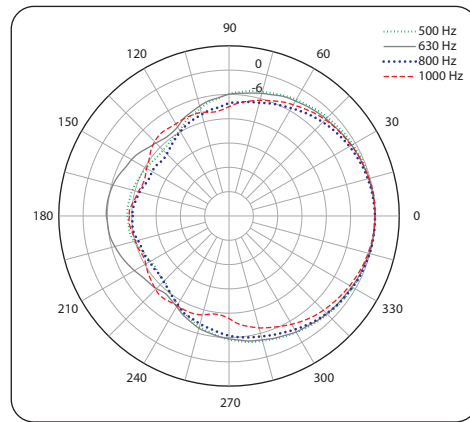

Portable

iNSPIRE iP12 BUNDLE

1000 Watt Powered PA Bundle including iP12B Subwoofer with 2 x iP82 Loudspeakers, Digital Mixer, Speaker Stands and Cables, KLARK TEKNIK Spatial Sound Technology, Remote Control via iPhone/iPad and Bluetooth Audio Streaming

Horizontal Polar Plots (iP82)