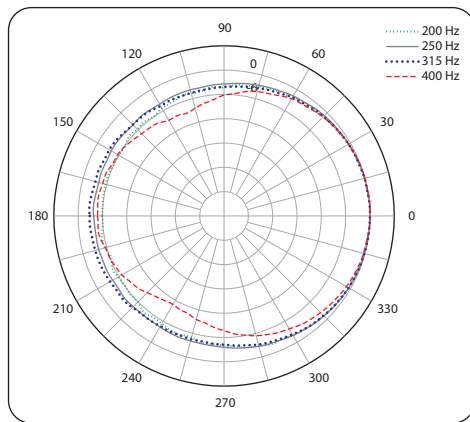

Portable

iNSPIRE iP12 BUNDLE

1000 Watt Powered PA Bundle including iP12B Subwoofer with 2 x iP82 Loudspeakers, Digital Mixer, Speaker Stands and Cables, KLARK TEKNIK Spatial Sound Technology, Remote Control via iPhone/iPad and Bluetooth Audio Streaming

Horizontal Polar Plots (iP82)