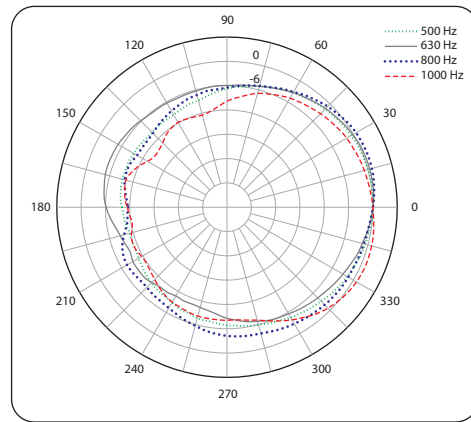

Portable

iNSPIRE iP12 BUNDLE

1000 Watt Powered PA Bundle including iP12B Subwoofer with 2 x iP82 Loudspeakers, Digital Mixer, Speaker Stands and Cables, KLARK TEKNIK Spatial Sound Technology, Remote Control via iPhone/iPad and Bluetooth Audio Streaming

Vertical Polar Plots (iP82)