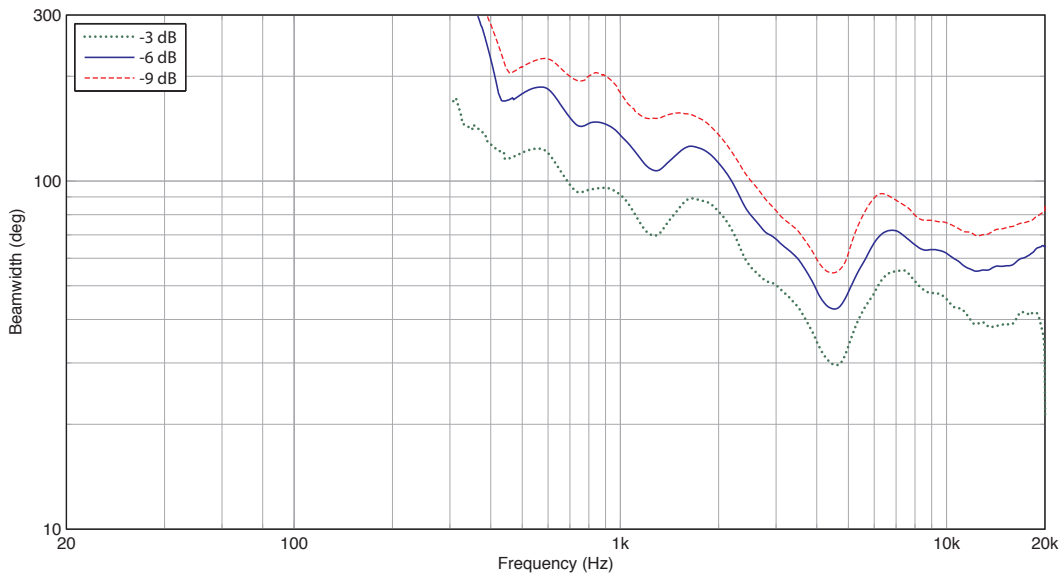

Portable

iNSPIRE iP12 BUNDLE

1000 Watt Powered PA Bundle including iP12B Subwoofer with 2 x iP82 Loudspeakers, Digital Mixer, Speaker Stands and Cables, KLARK TEKNIK Spatial Sound Technology, Remote Control via iPhone/iPad and Bluetooth Audio Streaming

Horizontal Beamwidth (iP82)