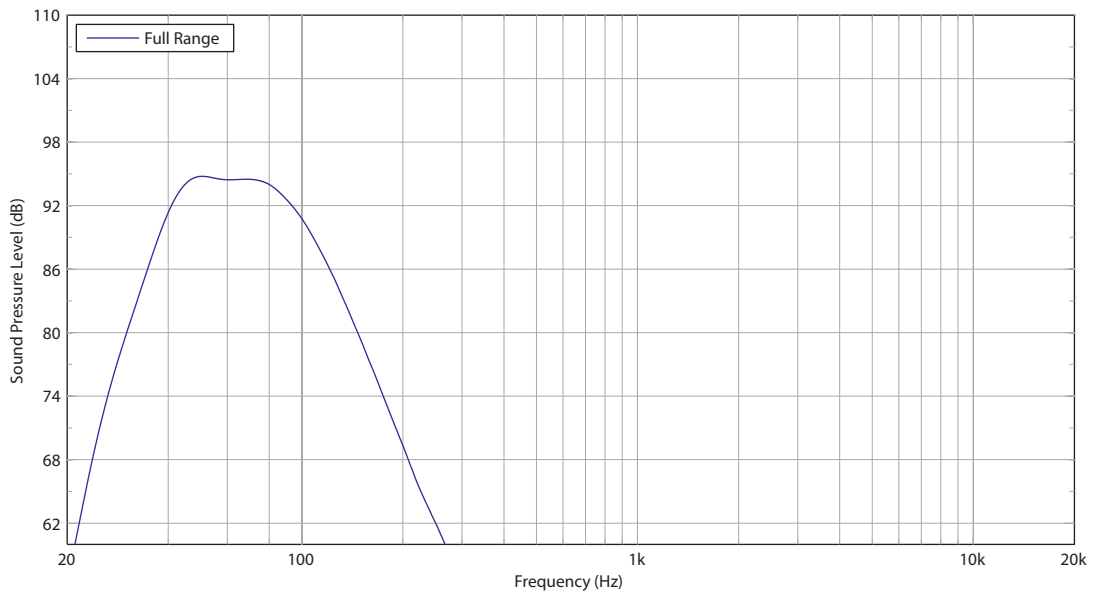

Portable

iNSPIRE iP12 BUNDLE

1000 Watt Powered PA Bundle including iP12B Subwoofer with 2 x iP82 Loudspeakers, Digital Mixer, Speaker Stands and Cables, KLARK TEKNIK Spatial Sound Technology, Remote Control via iPhone/iPad and Bluetooth Audio Streaming

Frequency Response Sensitivity 1 W / 1 m (iP12B)