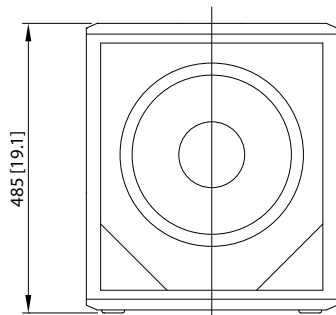

Portable

iNSPIRE iP12 BUNDLE

1000 Watt Powered PA Bundle including iP12B Subwoofer with 2 x iP82 Loudspeakers, Digital Mixer, Speaker Stands and Cables, KLARK TEKNIK Spatial Sound Technology, Remote Control via iPhone/iPad and Bluetooth Audio Streaming

Dimensions (iP12B)

CL
FRONT