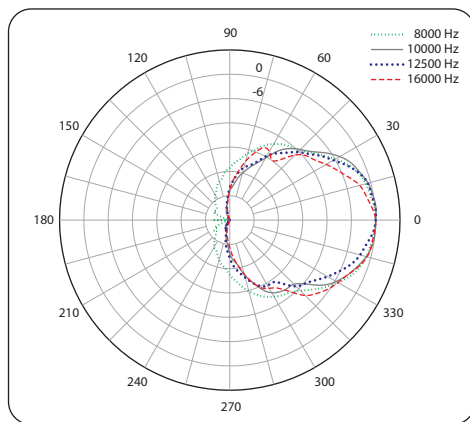

Portable

iNSPIRE iP12 BUNDLE

1000 Watt Powered PA Bundle including iP12B Subwoofer with 2 x iP82 Loudspeakers, Digital Mixer, Speaker Stands and Cables, KLARK TEKNIK Spatial Sound Technology, Remote Control via iPhone/iPad and Bluetooth Audio Streaming

Horizontal Polar Plots (iP82)