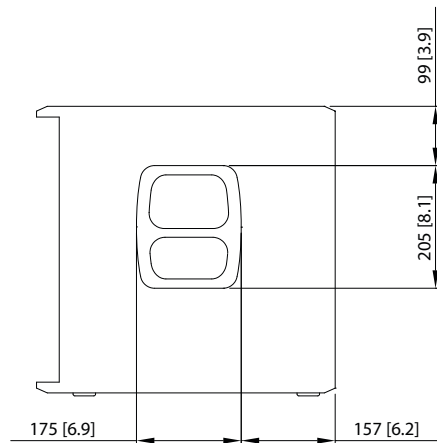

Portable

iNSPIRE iP12 BUNDLE

1000 Watt Powered PA Bundle including iP12B Subwoofer with 2 x iP82 Loudspeakers, Digital Mixer, Speaker Stands and Cables, KLARK TEKNIK Spatial Sound Technology, Remote Control via iPhone/iPad and Bluetooth Audio Streaming

Dimensions (iP12B)

SIDE