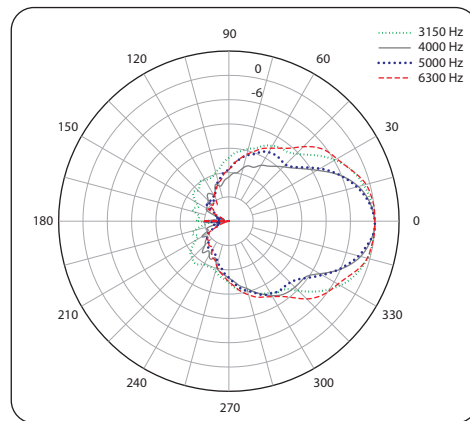

Portable

iNSPIRE iP12 BUNDLE

1000 Watt Powered PA Bundle including iP12B Subwoofer with 2 x iP82 Loudspeakers, Digital Mixer, Speaker Stands and Cables, KLARK TEKNIK Spatial Sound Technology, Remote Control via iPhone/iPad and Bluetooth Audio Streaming

Horizontal Polar Plots (iP82)