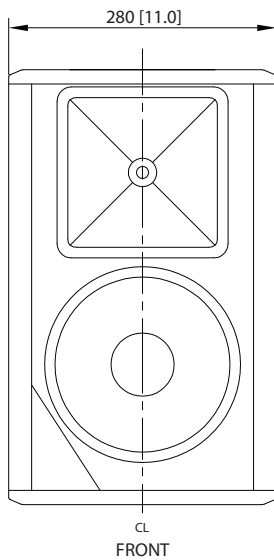

Portable

iNSPIRE iP12 BUNDLE

1000 Watt Powered PA Bundle including iP12B Subwoofer with 2 x iP82 Loudspeakers, Digital Mixer, Speaker Stands and Cables, KLARK TEKNIK Spatial Sound Technology, Remote Control via iPhone/iPad and Bluetooth Audio Streaming

Dimensions (iP82)