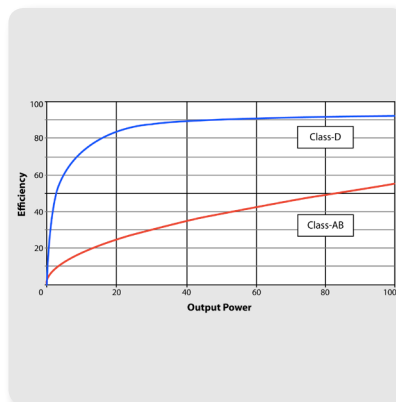

Complete Compact PA System

Lightweight and easy to transport, the iP12B features a 3-channel digital mixer with industry-leading KLARK TEKNIK Digital Sound Processing (DSP), Class-D amplifier and Spatial Sound technologies – plus convenient Bluetooth stereo audio streaming and iPhone/iPad remote control. Put simply, this cool-running system delivers amazingly-deep, chest-pounding bass, and the detailed mids and highs that will keep the party going all night.