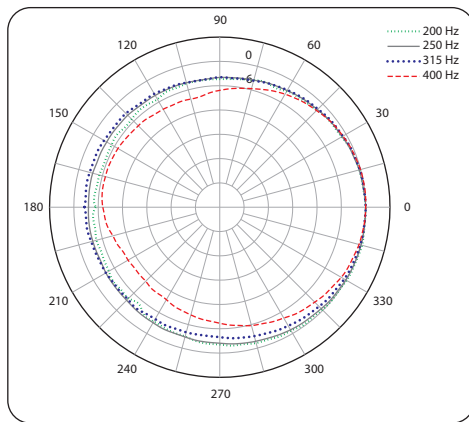

Portable

iNSPIRE iP12 BUNDLE

1000 Watt Powered PA Bundle including iP12B Subwoofer with 2 x iP82 Loudspeakers, Digital Mixer, Speaker Stands and Cables, KLARK TEKNIK Spatial Sound Technology, Remote Control via iPhone/iPad and Bluetooth Audio Streaming

Vertical Polar Plots (iP82)